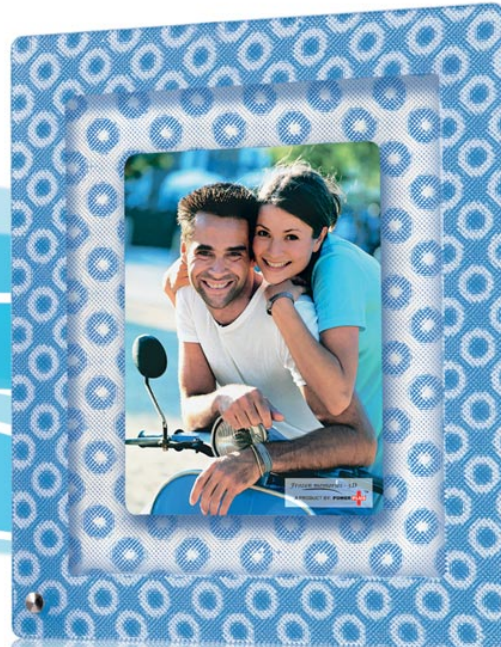

- Comes in various exclusive styles & colors
- Great to be used as a car temple/ photo frame
- Easily changeable picture

Dimensions

Frame Size :
80 mm x 100 mm

Photo Size :
50 mm x 72 mm

Stand with Self Adhesive Tape

Can be used
as a car temple

FROZEN MEMORIES

3D ILLUSION PHOTOFRAME - D 25

POWER PLUSTM

Colors Available : PINK

BLUE

SIZE - Photo Size: 5" x 7" | Frame Size: 7.5" x 9.5"

AVAILABLE IN DIFFERENT SIZES • WONDERFUL 3D DEPTH ILLUSION • USE IT AS LANDSCAPE OR PORTRAIT

1st
time in INDIA

Rotating Heart Shape Dual Photo Frame - D 22

Great as a concept photo frame

Easy to change pictures

Works on 3 AA (pencil size) batteries

This photo frame will always catch your attention by spinning around