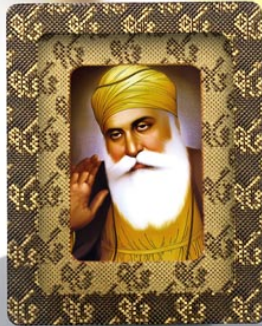

Exclusive 3D Photo Frame With Tumbler - D 29

(with changeable picture)

Comes in 5 design and colour combinations to choose from

- Unique 3D photo frame now comes with a tumbler!
- Gives a deep, floating effect to the pictures
- Gives a 3D effect to any picture; Picture can be changed easily

Photo Size - 54 x 54 mm

FROZEN MEMORIES

3D ILLUSION PHOTOFRAME - D 27

POWER PLUS™

Colors Available : PINK

BLUE

SIZE - Photo Size: 8.5 x 5.8cm | Frame Size: 14.5 x 12cm

AVAILABLE IN DIFFERENT SIZES • WONDERFUL 3D DEPTH ILLUSION • USE IT AS LANDSCAPE OR PORTRAIT

1st
time in **INDIA**

Exclusive Car Frame - D 26

(with 3D depth illusion)

D: Silver Stars

B : Golden Ek-Omkar

A : Golden OM

C : Golden Box

E : Red Ring

- Comes in various exclusive styles & colors
- Great to be used as a car temple/ photo frame
- Easily changeable picture

Dimensions

Frame Size :
80 mm x 100 mm

Photo Size :
50 mm x 72 mm

Stand with Self Adhesive Tape