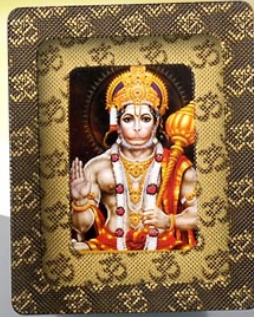

Photo Size - 54 x 54 mm

FROZEN MEMORIES

3D ILLUSION PHOTOFRAME - D 27

POWER PLUS™

Colors Available : PINK

BLUE

SIZE - Photo Size: 8.5 x 5.8cm | Frame Size: 14.5 x 12cm

AVAILABLE IN DIFFERENT SIZES • WONDERFUL 3D DEPTH ILLUSION • USE IT AS LANDSCAPE OR PORTRAIT

1st
time in **INDIA**

Exclusive Car Frame - D 26

(with 3D depth illusion)

D: Silver Stars

B : Golden Ek-Omkar

A : Golden OM

C : Golden Box

E : Red Ring

- Comes in various exclusive styles & colors
- Great to be used as a car temple/ photo frame
- Easily changeable picture

Dimensions

Frame Size :
80 mm x 100 mm

Photo Size :
50 mm x 72 mm

Stand with Self Adhesive Tape

Can be used
as a car temple

FROZEN MEMORIES

3D ILLUSION PHOTOFRAME - D 25

POWER PLUSTM

Colors Available : PINK

BLUE

SIZE - Photo Size: 5" x 7" | Frame Size: 7.5" x 9.5"

AVAILABLE IN DIFFERENT SIZES • WONDERFUL 3D DEPTH ILLUSION • USE IT AS LANDSCAPE OR PORTRAIT