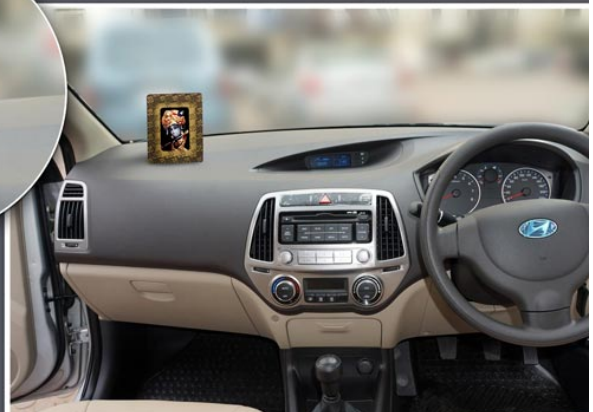

- Comes in various exclusive styles & colors
- Great to be used as a car temple/ photo frame
- Easily changeable picture

Dimensions

Frame Size :
80 mm x 100 mm

Photo Size :
50 mm x 72 mm

Stand with Self Adhesive Tape

Can be used
as a car temple

FROZEN MEMORIES

3D ILLUSION PHOTOFRAME - D 25

POWER PLUSTM

Colors Available : PINK

BLUE

SIZE - Photo Size: 5" x 7" | Frame Size: 7.5" x 9.5"

AVAILABLE IN DIFFERENT SIZES • WONDERFUL 3D DEPTH ILLUSION • USE IT AS LANDSCAPE OR PORTRAIT