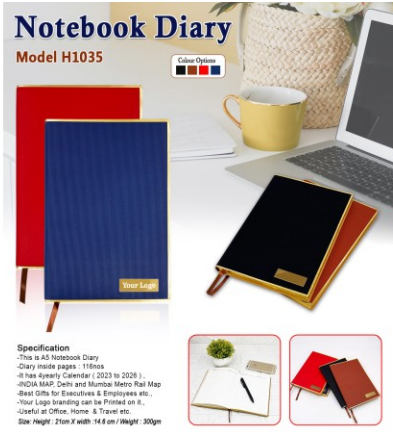

Smartera Creations

Contact Person: Manju Panpalia Mobile: 09423859326 Address: Bibwewadi, Pune. 411037

Office Diaries

Notebook Diary
H1035