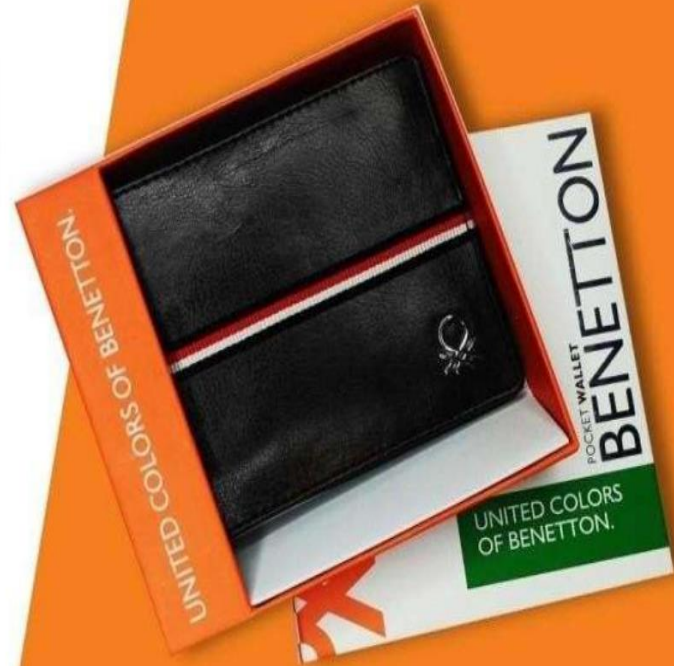

MRP-2999/- HSN - 62052000

UNITED COLORS
OF BENETTON.

**UCB HALF SLEEVES
JACKET**

SIZES : S, M, L, XL, EL, KL

**COLOUR : RED & WHITE
STRIPS**

MRP-3299/-

UCB Bomber Jacket

Mrp Rs. 3299/-

HSN : 62033300

UNITED COLORS
OF BENETTON.

UCB BONDED FLEECE JACKET

SIZES : S, M, L, XL, EL, KL

COLOUR : BLACK

MRP-3299/-

HSN : 62033300

 benetton

Backpack

MRP : 2699/-

HSN : 42022290

UCB MEN'S WALLET (MRP - Rs. 1499)

HSN : 42021290

THANKS FOR YOUR ATTENTION !